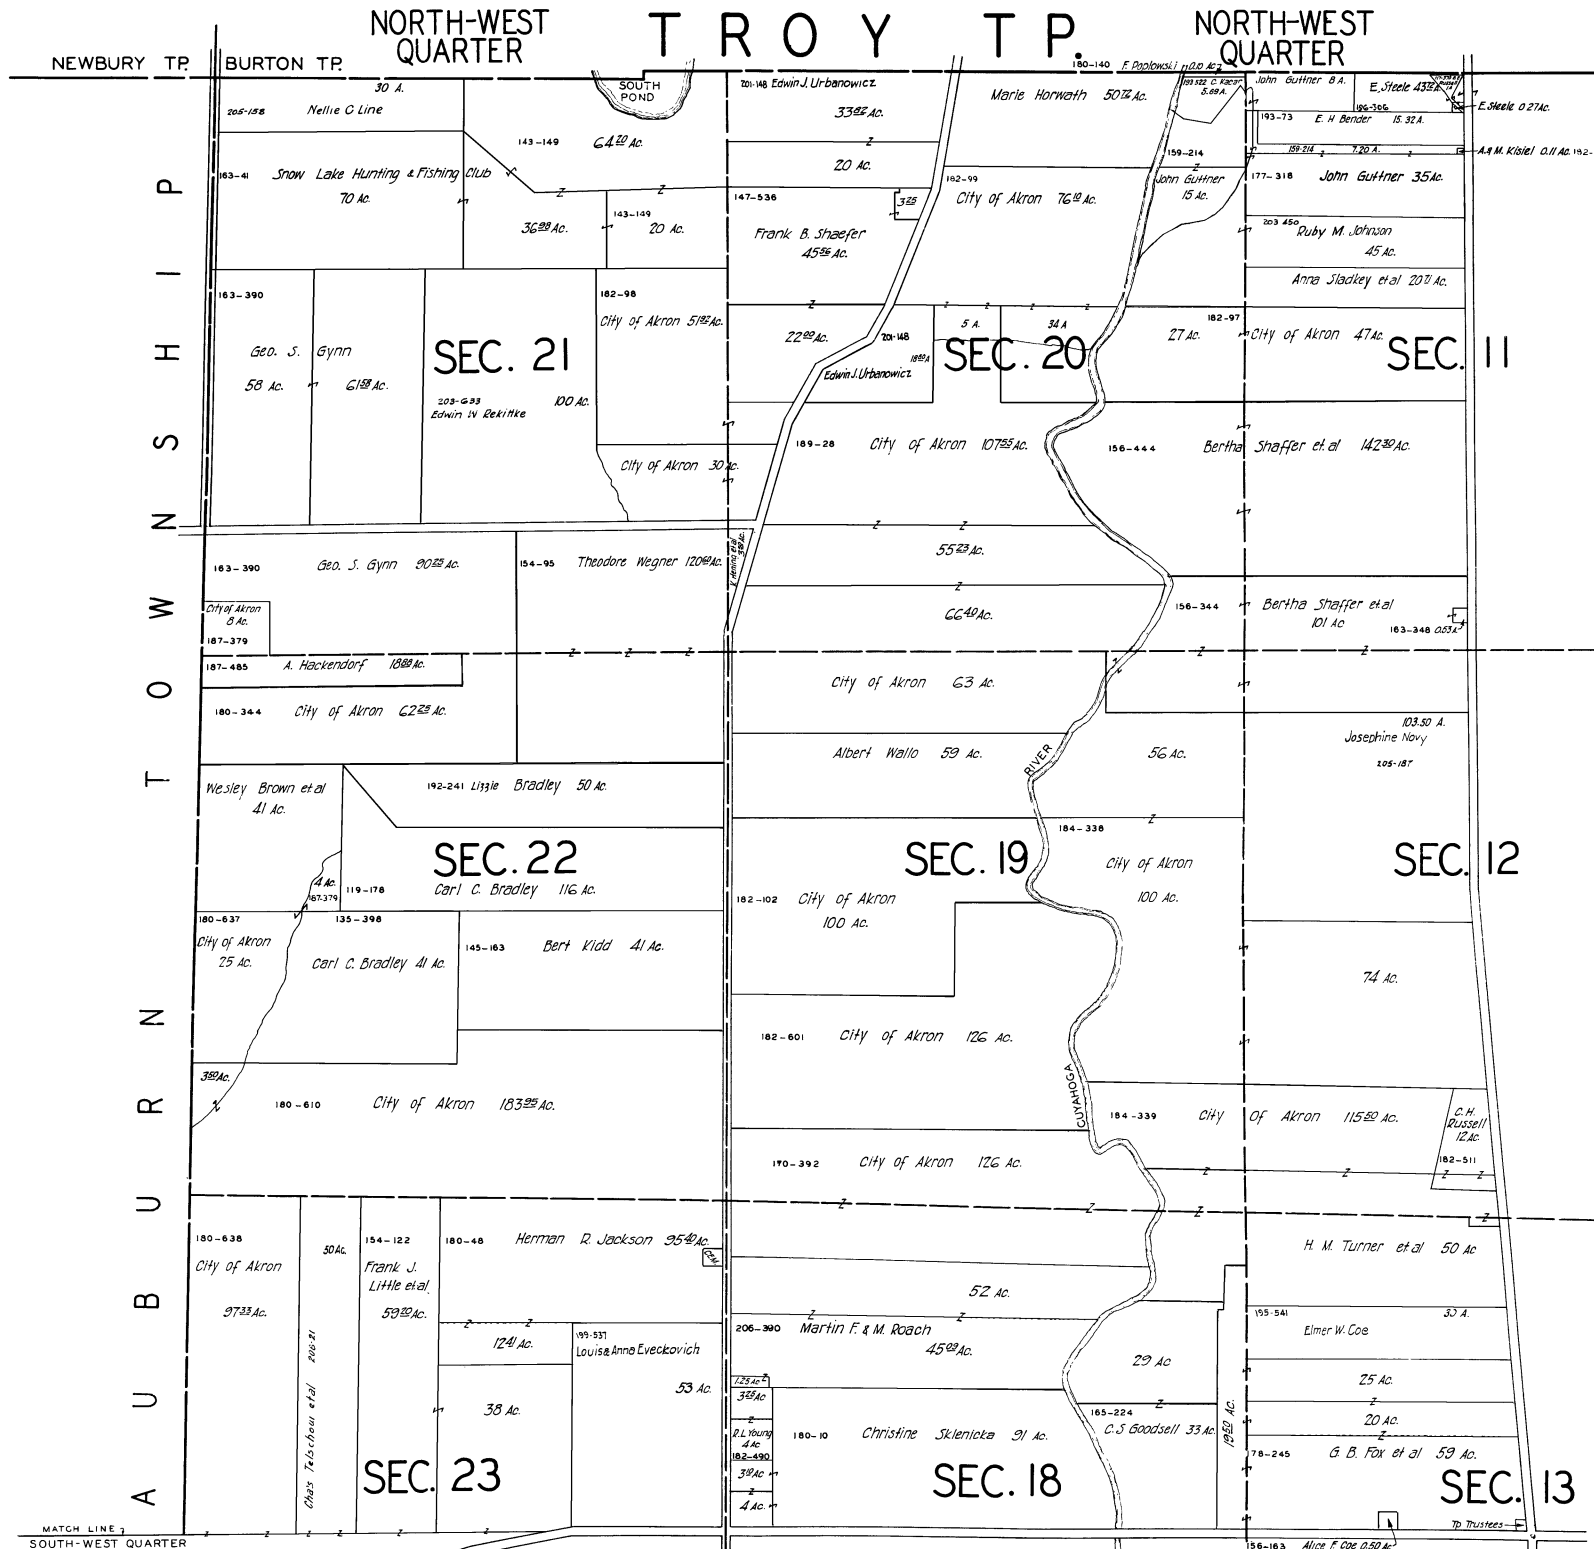

TROY TWP. - N.W. NOT TO SCALE 1941

SCALE 1 in. = 10 CH.

JAN. 1, 1941

TROY TWP. - N.E. NOT TO SCALE 1941

NORTH-EAST QUARTER

TROY TP.

NORTH-EAST QUARTER

BURTON TP. MIDDLEFIELD TP.

SEC. 11

SEC. 10

SEC. 1

SEC. 12

SEC. 9

SEC. 2

SEC. 13

SEC. 8

SEC. 3

SCALE 1 in. = 10 Ch.

JAN. 1, 1941

SEE DETAIL OF WELSHFIELD

TROY TWP. - S.W. NOT TO SCALE 1941

A U B U R N T O W N S H I P

SOUTH-WEST QUARTER

TROY T.P.

SOUTH-WEST QUARTER

NORTH-WEST QUARTER

SCALE 1 in. = 10 ch.

JAN. 1, 1941

TROY TWP. - WEL NOT TO SCALE 1941

WELSHFIELD
SEC.13

T R O Y T P.

WELSHFIELD
SEC.13