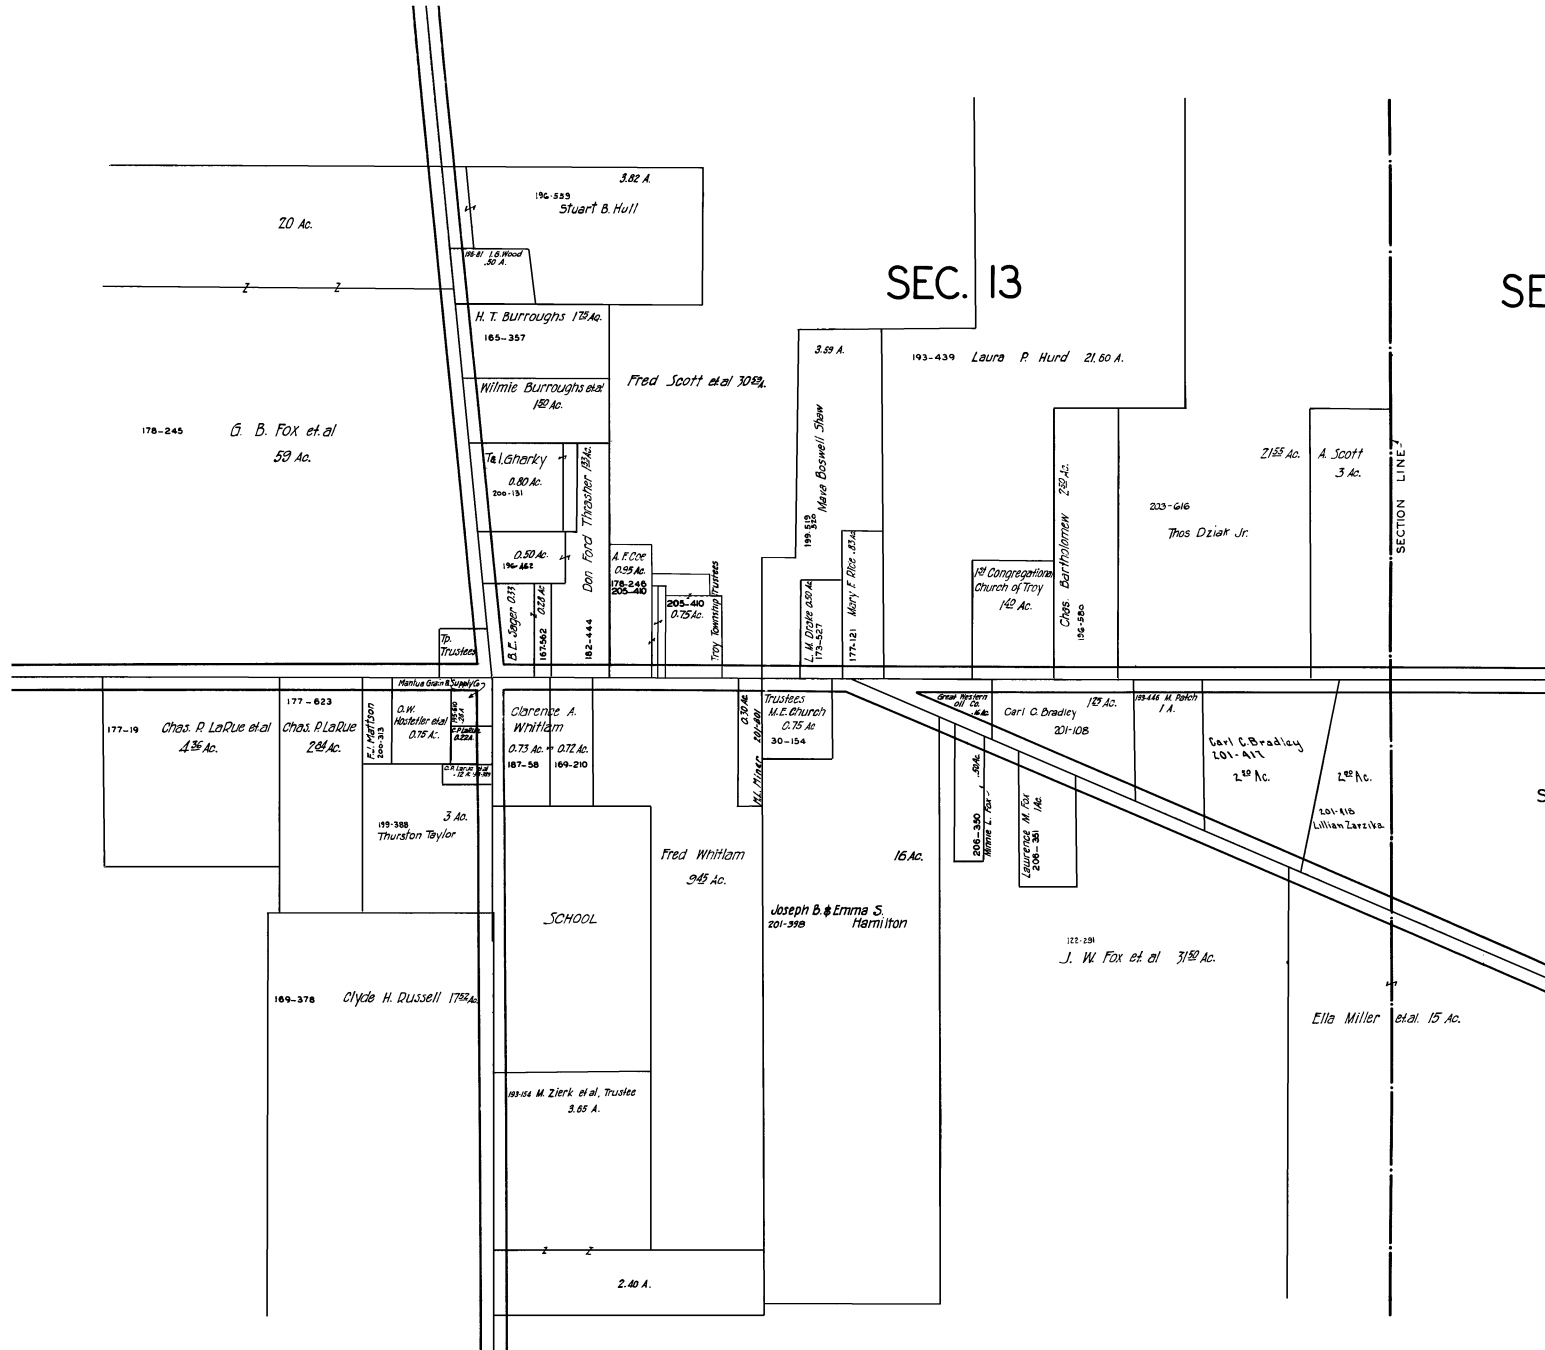

TROY TWP. - N.W. NOT TO SCALE 1941

SCALE 1 in. = 10 CH.

JAN. 1, 1941

TROY TWP. - N.E. NOT TO SCALE 1941

NORTH-EAST QUARTER

TROY TP.

NORTH-EAST QUARTER

BURTON TP. MIDDLEFIELD TP.

SEC. 3

SCALE 1 in. = 10 Ch.

JAN. 1, 1941

SEE DETAIL OF WELSHFIELD

TROY TWP. - S.W. NOT TO SCALE 1941

A U B U R N T O W N S H I P

SOUTH-WEST QUARTER

TROY T.P.

SOUTH-WEST QUARTER

NORTH-WEST QUARTER

SCALE 1 in. = 10 ch.

JAN. 1, 1941

TROY TWP. - WEL NOT TO SCALE 1941

WELSHFIELD
SEC.13

T R O Y T P.

WELSHFIELD
SEC.13

SEC. 8

SCALE 1 in. = 25 CH. = 165 FT.

JAN. 1, 1941

TROY TWP. - MAP NOT TO SCALE 1941

MAPLE GROVE
SEC. 5

TROY TP.

MAPLE GROVE
SEC. 5