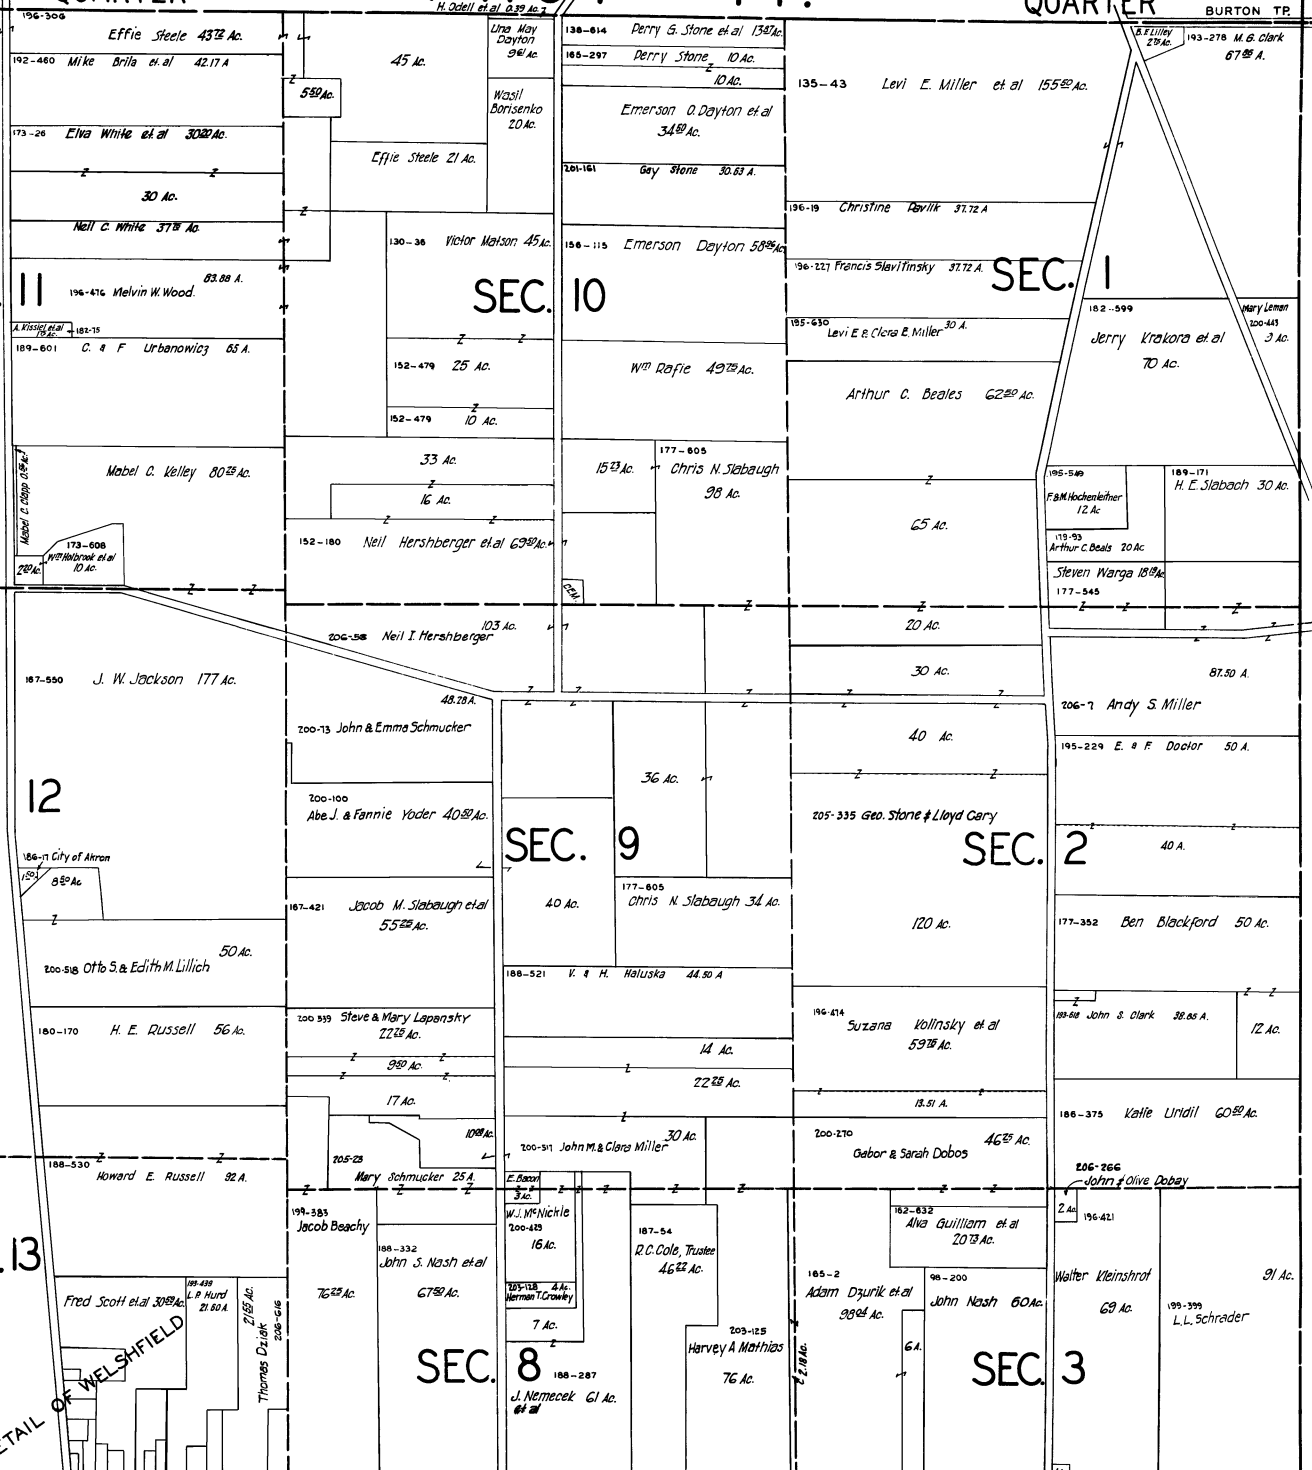

TROY TWP. - N.W. NOT TO SCALE 1941

SCALE 1 in. = 10 CH.

JAN. 1, 1941

TROY TWP. - N.E. NOT TO SCALE 1941

NORTH-EAST QUARTER

TROY TP.

NORTH-EAST QUARTER

BURTON TP. MIDDLEFIELD TP.

SEC. 11

SEC. 10

SEC. 1

SEC. 12

SEC. 9

SEC. 2

SEC. 13

SEC. 8

SEC. 3

SCALE 1 in. = 10 Ch.

JAN. 1, 1941

SEE DETAIL OF WELSHFIELD

TROY TWP. - S.W. NOT TO SCALE 1941

A U B U R N T O W N S H I P

SOUTH-WEST QUARTER

TROY T.P.

SOUTH-WEST QUARTER

NORTH-WEST QUARTER

SCALE 1 in. = 10 ch.

JAN. 1, 1941

TROY TWP. - WEL NOT TO SCALE 1941

WELSHFIELD
SEC.13

T R O Y T P.

WELSHFIELD
SEC.13