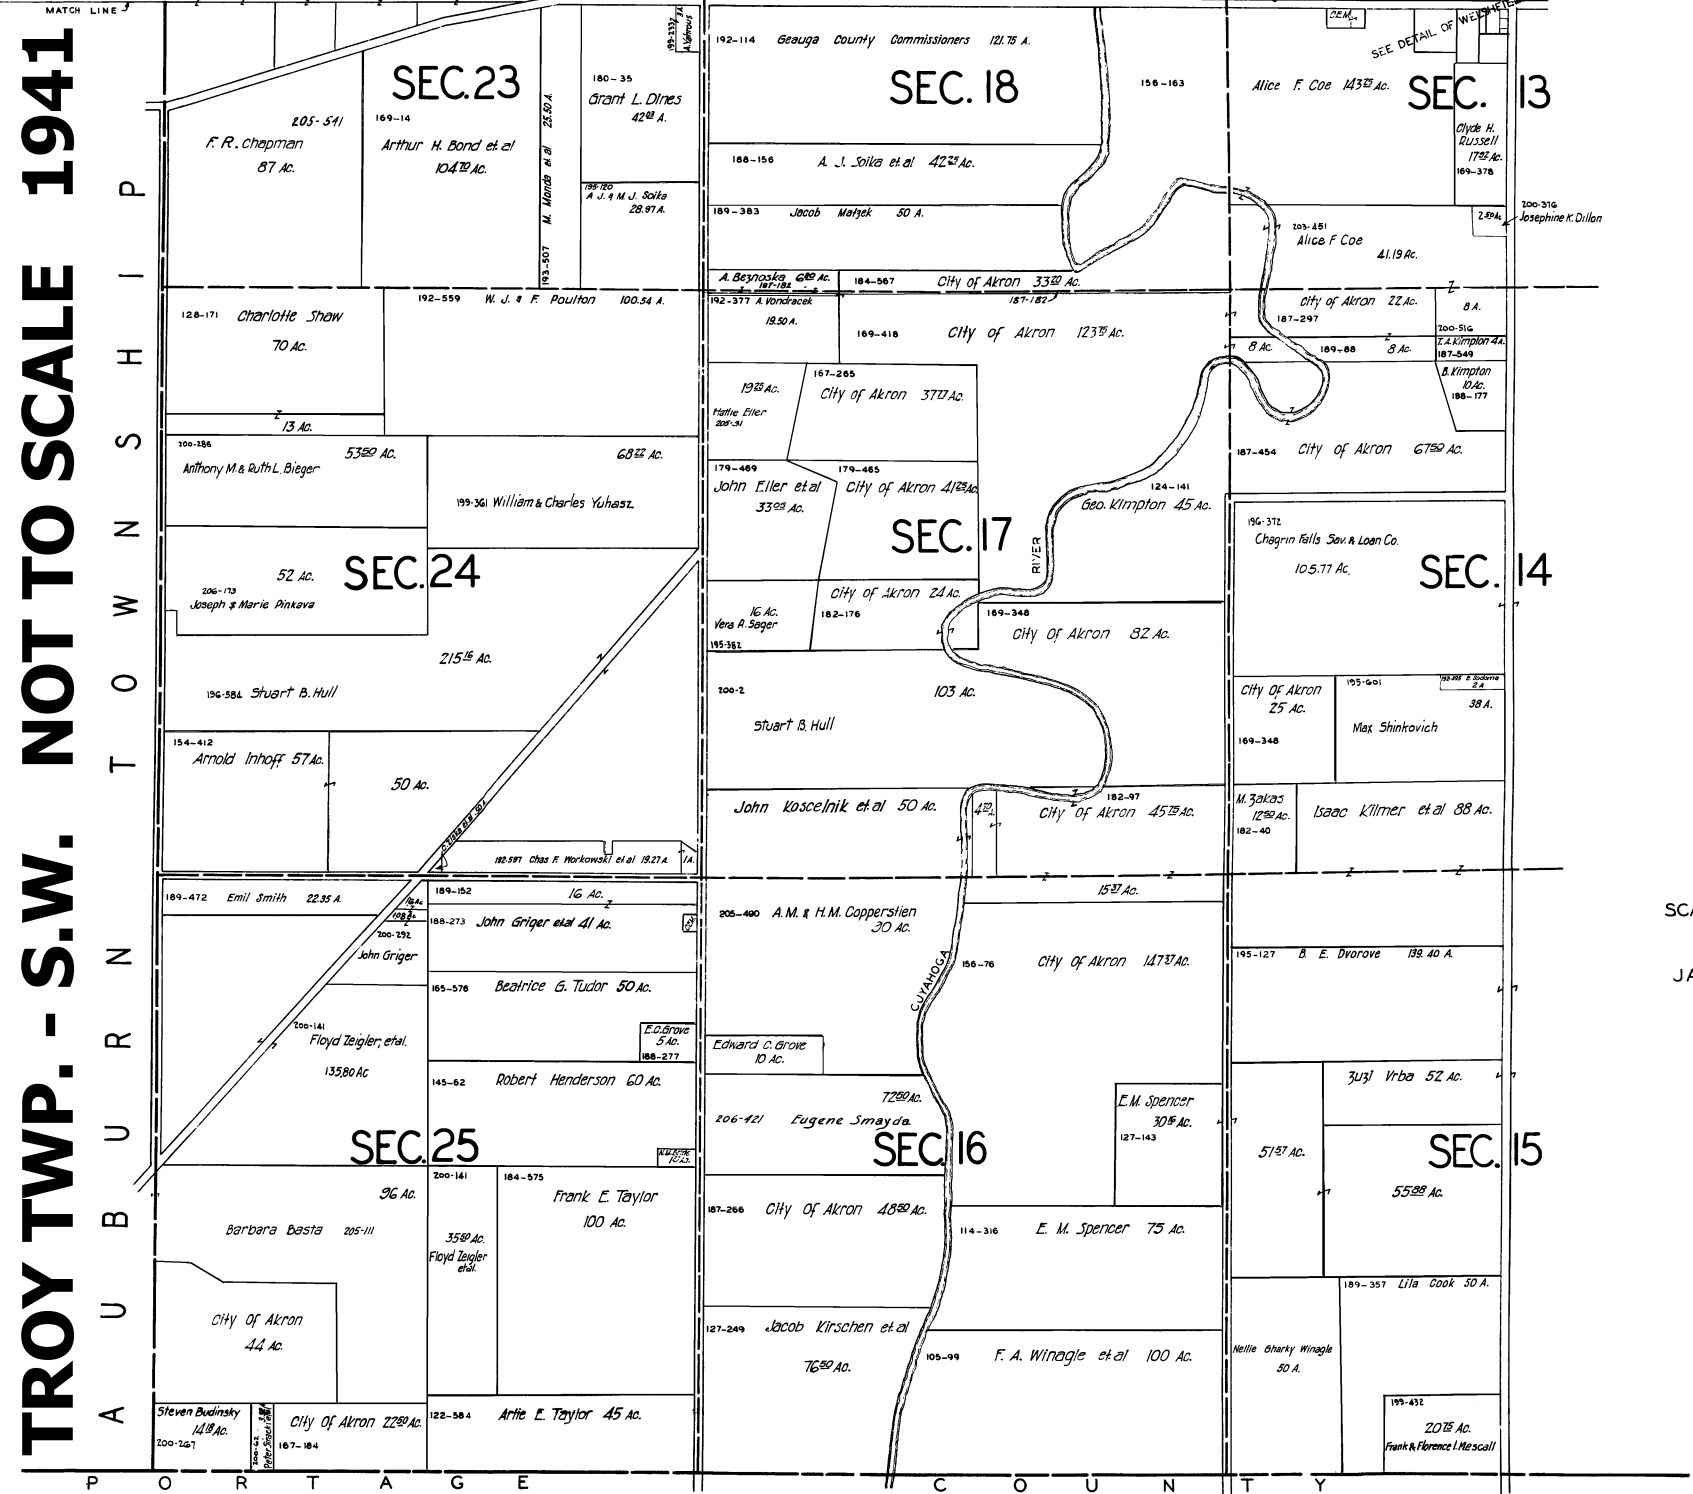

TROY TWP. - N.W. NOT TO SCALE 1941

SCALE 1 in. = 10 CH.

JAN. 1, 1941

TROY TWP. - N.E. NOT TO SCALE 1941

NORTH-EAST QUARTER

TROY TP.

NORTH-EAST QUARTER

BURTON TP. MIDDLEFIELD TP.

SEC. 11

SEC. 10

SEC. 1

SEC. 12

SEC. 9

SEC. 2

SEC. 13

SEC. 8

SEC. 3

SCALE 1 in. = 10 Ch.

JAN. 1, 1941

SEE DETAIL OF WELSHFIELD

TROY TWP. - S.W. NOT TO SCALE 1941

A U B U R N T O W N S H I P

SOUTH-WEST QUARTER

TROY T.P.

SOUTH-WEST QUARTER

NORTH-WEST QUARTER

SCALE 1 in. = 10 ch.

JAN. 1, 1941

TROY TWP. - WEL NOT TO SCALE 1941

WELSHFIELD
SEC.13

T R O Y T P.

WELSHFIELD
SEC.13